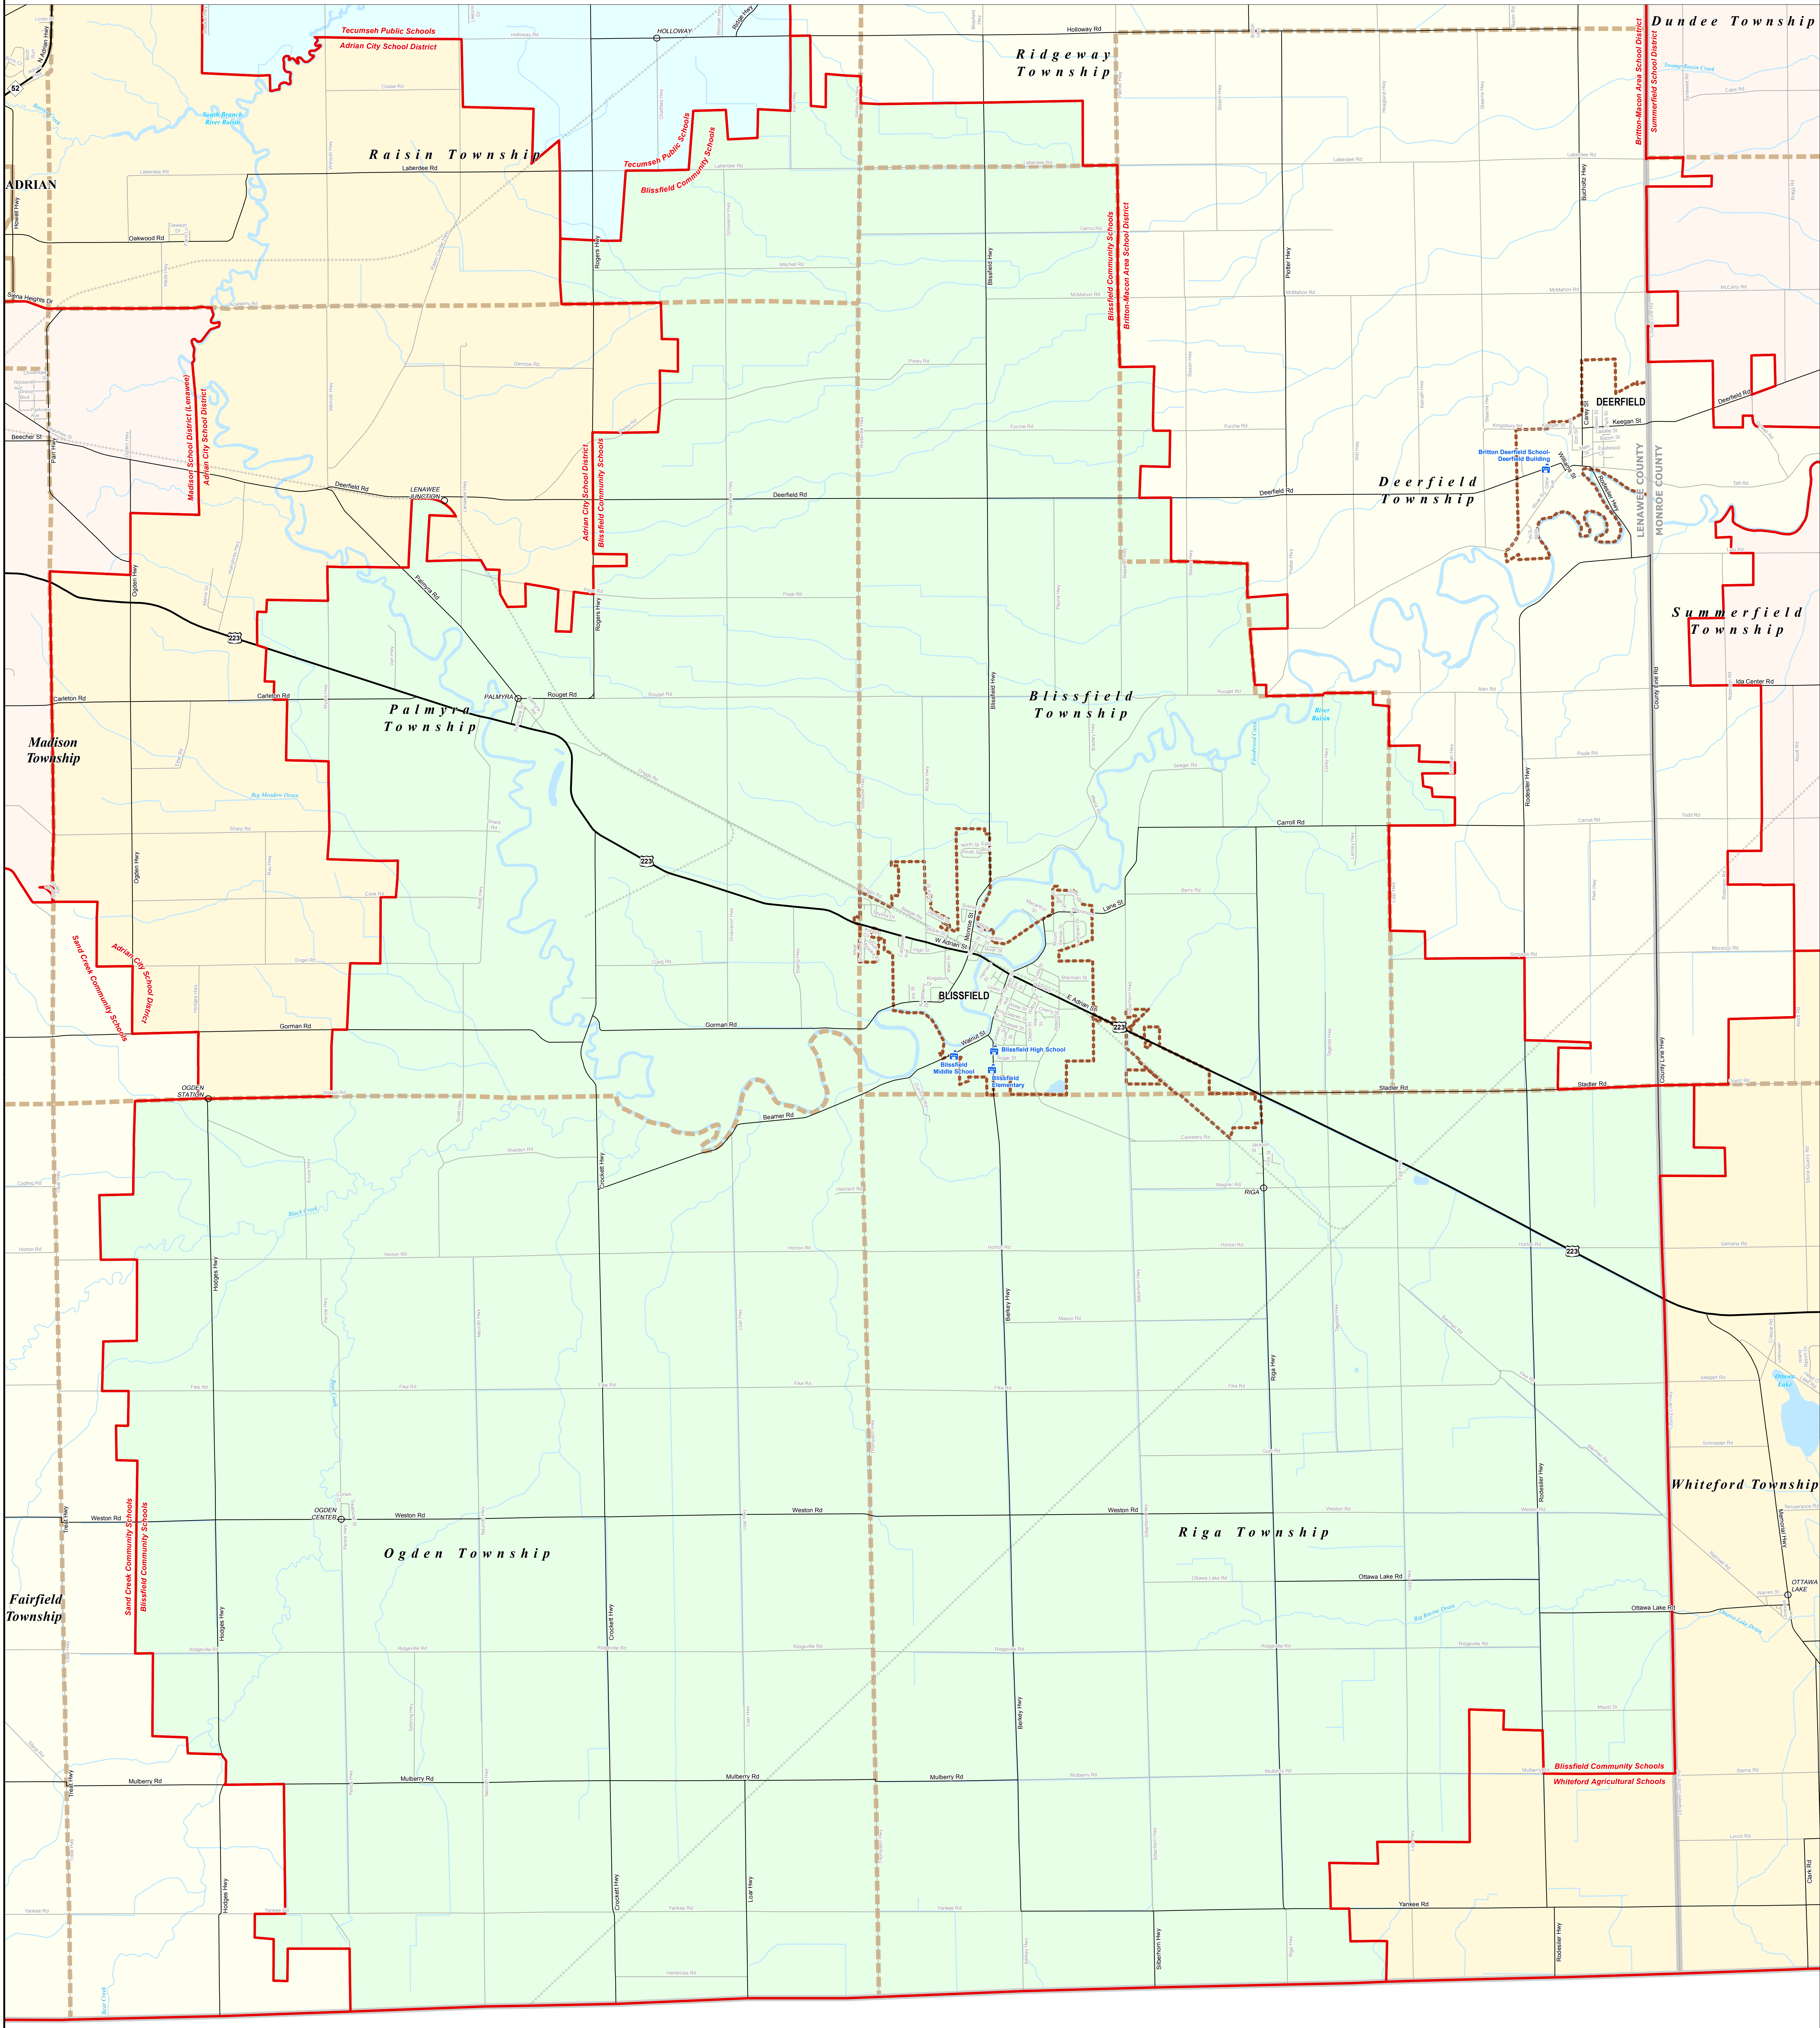

BLISSFIELD COMMUNITY SCHOOLS

Lenawee ISD

*Note: Non K-12 School Districts identified with Asterisk (*) in Name

11/14/13

Legend   - School District   - County   - City   - Township   - Village   - Census Designated Place   - Unincorporated Place   - School   - Freeway   - Highway   - Primary Road   - Local Road   - Railroad   - Water Feature   - River, Stream, or Drain

Source: Michigan Geographic Framework, v13a